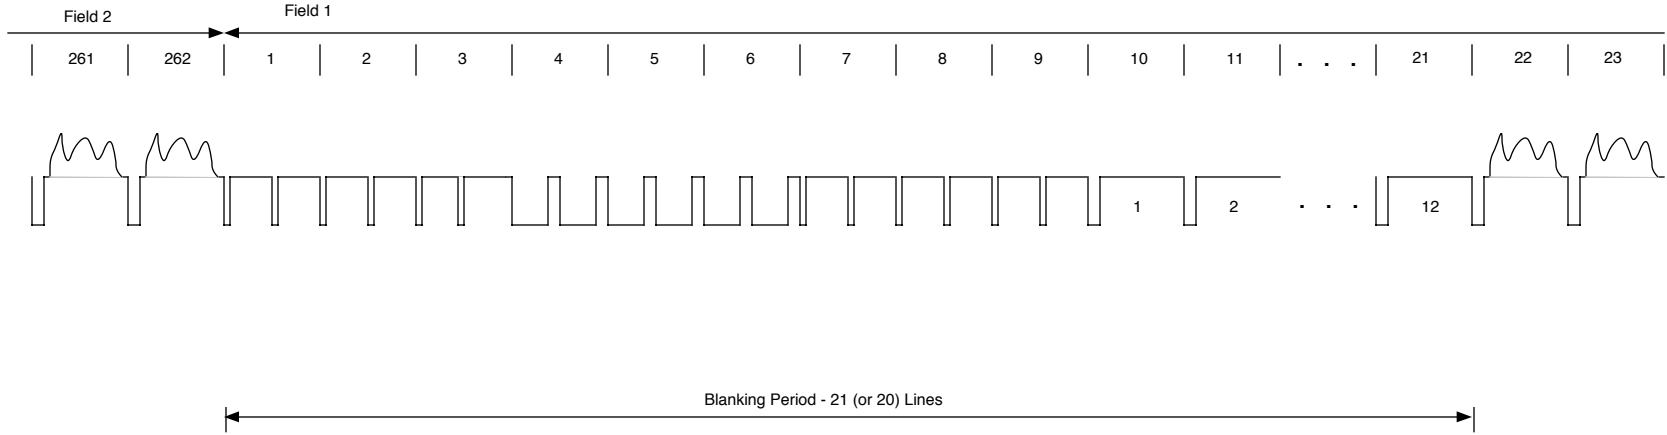

RS-170 Video Vertical Timing

One Horizontal Video Line