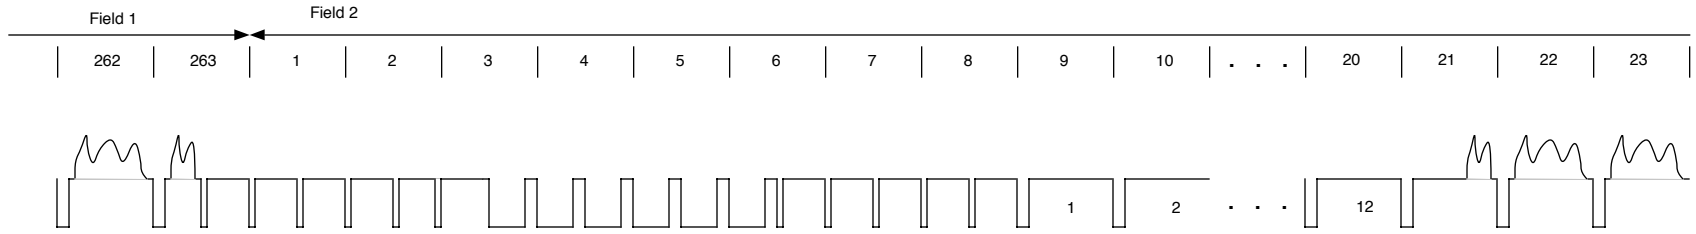

RS-170 Video Vertical Timing

One Horizontal Video Line